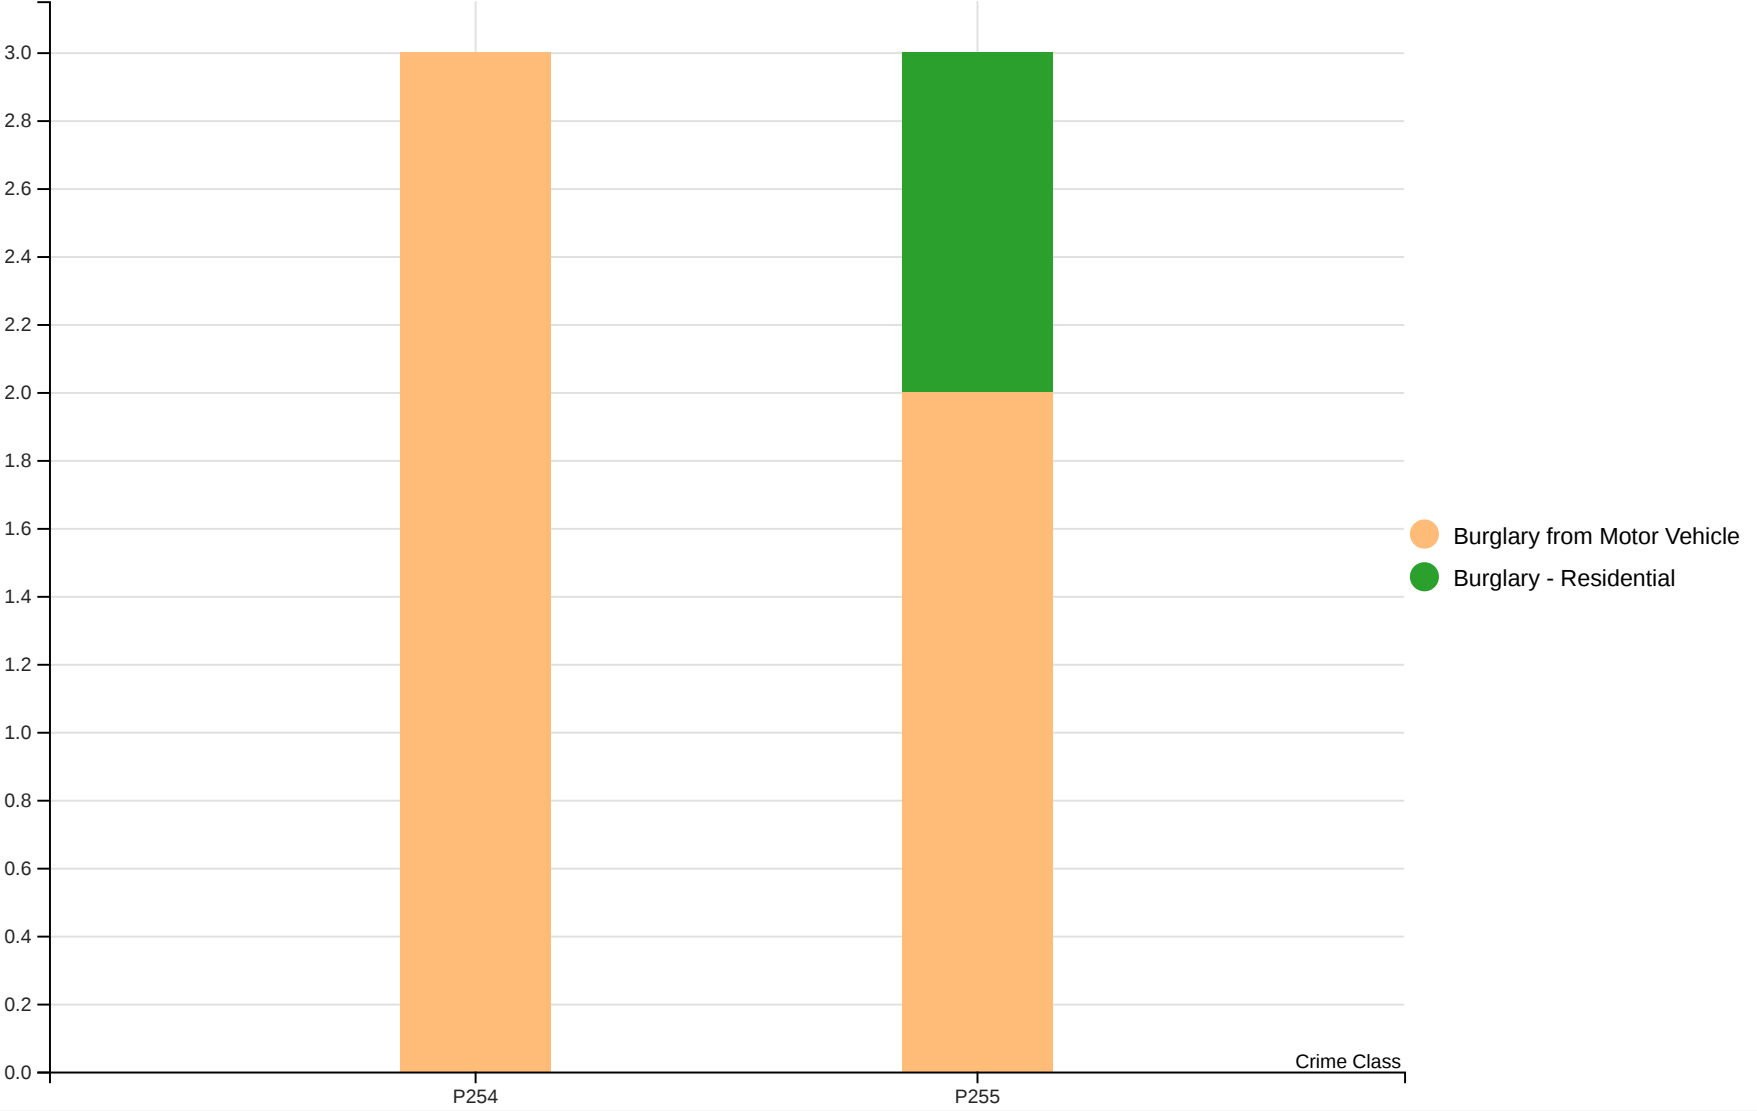

### Burglary - April, 2023

Events - Beats : 04/01/2023 - 04/30/2023

● P254  
● P255

Beat by Crime Class : 04/01/2023 - 04/30/2023

Long Branch Police Department  
May 7, 2023

Crime by Hour (Weighted Method) : 04/01/2023 - 04/30/2023

Long Branch Police Department  
May 7, 2023

Crime by Day of Week - First Day : 04/01/2023 - 04/30/2023

Location Type : 04/01/2023 - 04/30/2023

Property Taken (1) : 04/01/2023 - 04/30/2023

Property Taken (1,2,3) : 04/01/2023 - 04/30/2023

Events - Crime Class : 04/01/2023 - 04/30/2023