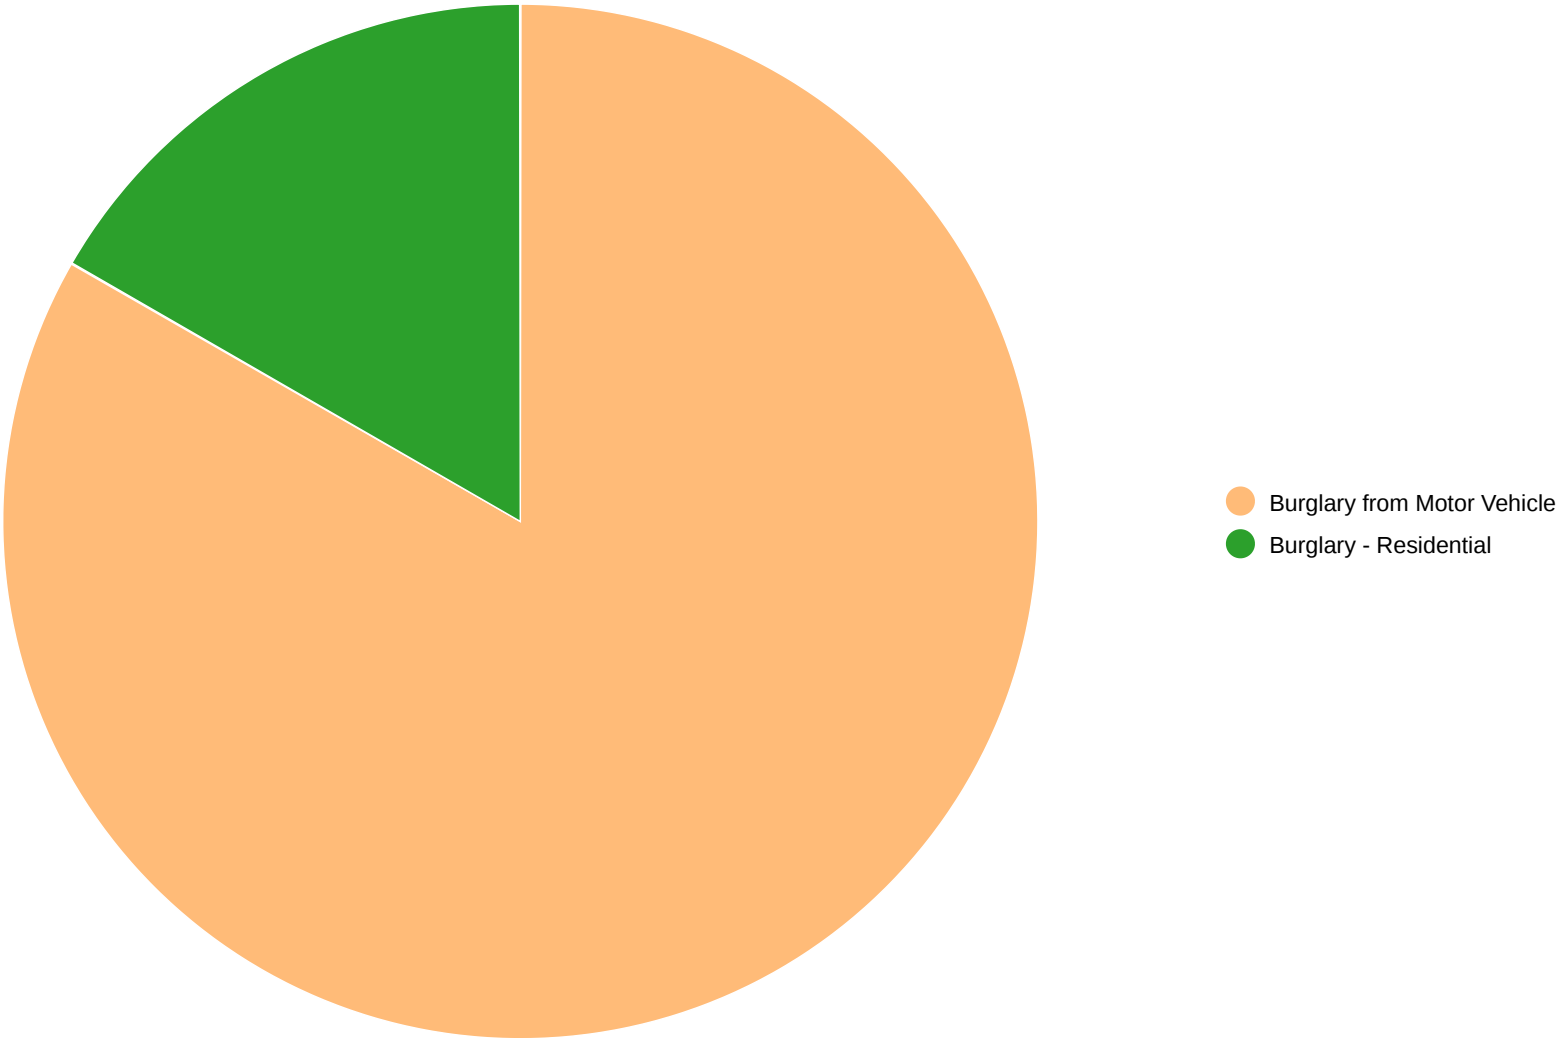

Long Branch Police Department  
May 7, 2023

Crime by Day of Week - First Day : 04/01/2023 - 04/30/2023

Location Type : 04/01/2023 - 04/30/2023

Property Taken (1) : 04/01/2023 - 04/30/2023

Property Taken (1,2,3) : 04/01/2023 - 04/30/2023

Events - Crime Class : 04/01/2023 - 04/30/2023