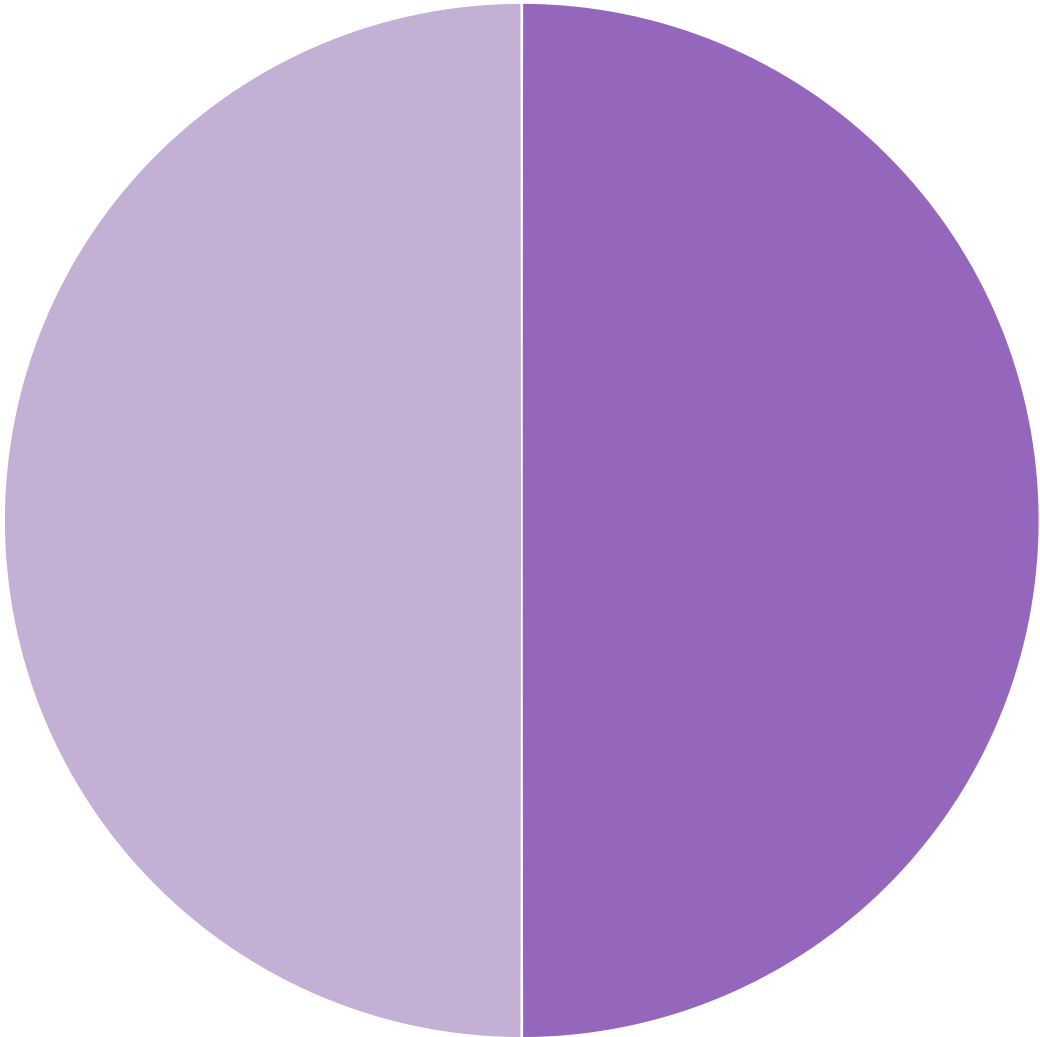

### Burglary - April, 2023

Events - Beats : 04/01/2023 - 04/30/2023

● P254  
● P255

Beat by Crime Class : 04/01/2023 - 04/30/2023

Long Branch Police Department  
May 7, 2023

Crime by Hour (Weighted Method) : 04/01/2023 - 04/30/2023

Long Branch Police Department  
May 7, 2023

Crime by Day of Week - First Day : 04/01/2023 - 04/30/2023

Location Type : 04/01/2023 - 04/30/2023

Property Taken (1) : 04/01/2023 - 04/30/2023

Property Taken (1,2,3) : 04/01/2023 - 04/30/2023

Events - Crime Class : 04/01/2023 - 04/30/2023