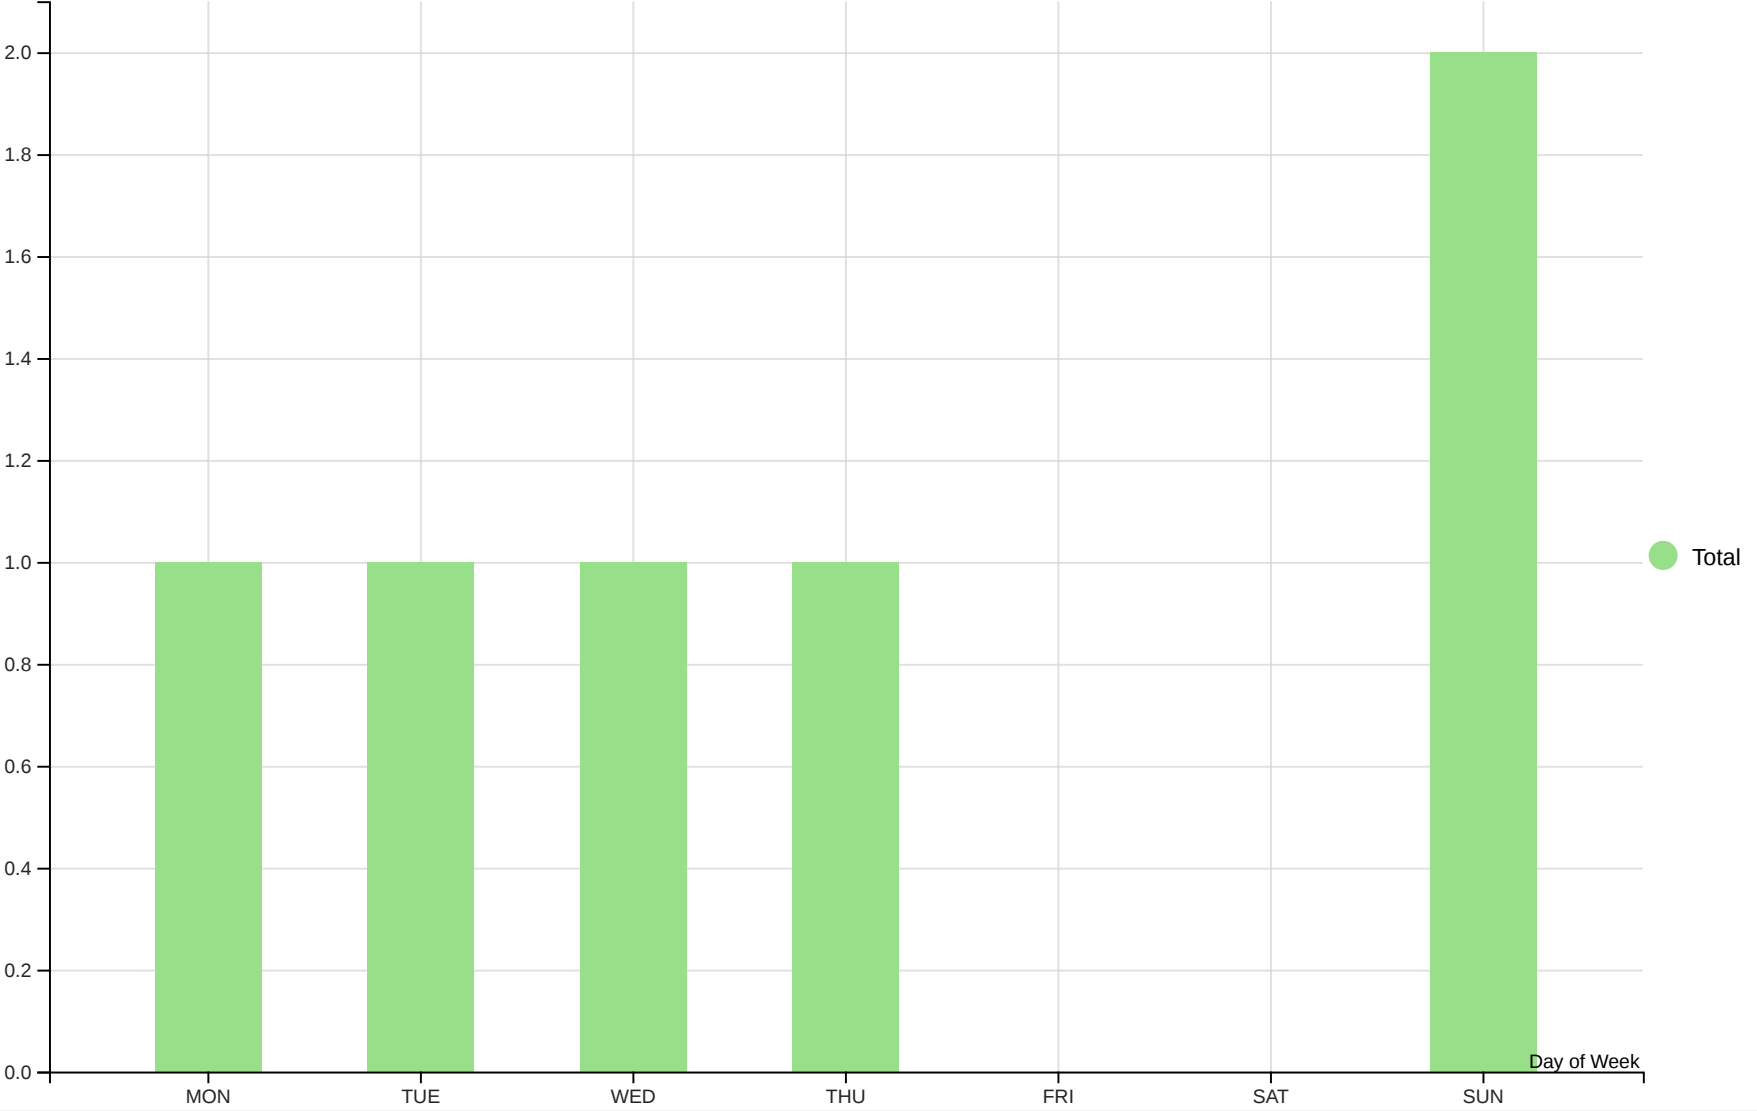

### Burglary - April, 2023

Events - Beats : 04/01/2023 - 04/30/2023

● P254  
● P255

Beat by Crime Class : 04/01/2023 - 04/30/2023

Long Branch Police Department  
May 7, 2023

Crime by Hour (Weighted Method) : 04/01/2023 - 04/30/2023

Long Branch Police Department  
May 7, 2023

Crime by Day of Week - First Day : 04/01/2023 - 04/30/2023

Location Type : 04/01/2023 - 04/30/2023

Property Taken (1) : 04/01/2023 - 04/30/2023

Property Taken (1,2,3) : 04/01/2023 - 04/30/2023

Events - Crime Class : 04/01/2023 - 04/30/2023