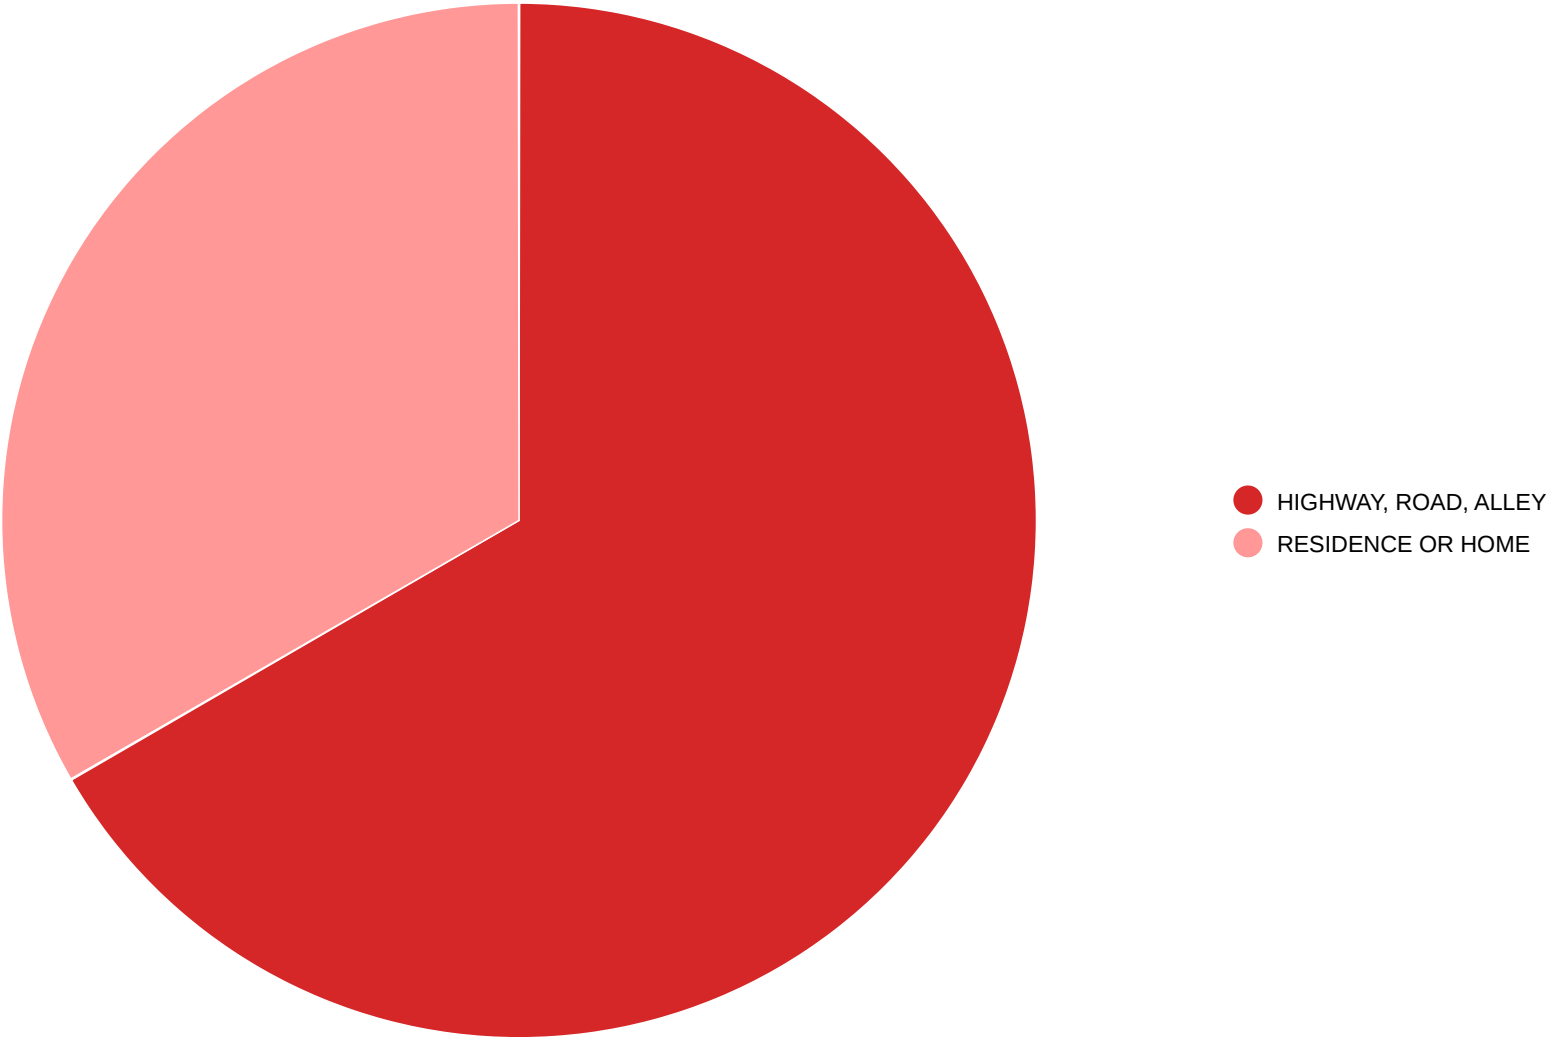

### Burglary - April, 2023

Events - Beats : 04/01/2023 - 04/30/2023

● P254  
● P255

Beat by Crime Class : 04/01/2023 - 04/30/2023

Long Branch Police Department  
May 7, 2023

Crime by Hour (Weighted Method) : 04/01/2023 - 04/30/2023

Long Branch Police Department  
May 7, 2023

Crime by Day of Week - First Day : 04/01/2023 - 04/30/2023

Location Type : 04/01/2023 - 04/30/2023

Property Taken (1) : 04/01/2023 - 04/30/2023

Property Taken (1,2,3) : 04/01/2023 - 04/30/2023

Events - Crime Class : 04/01/2023 - 04/30/2023