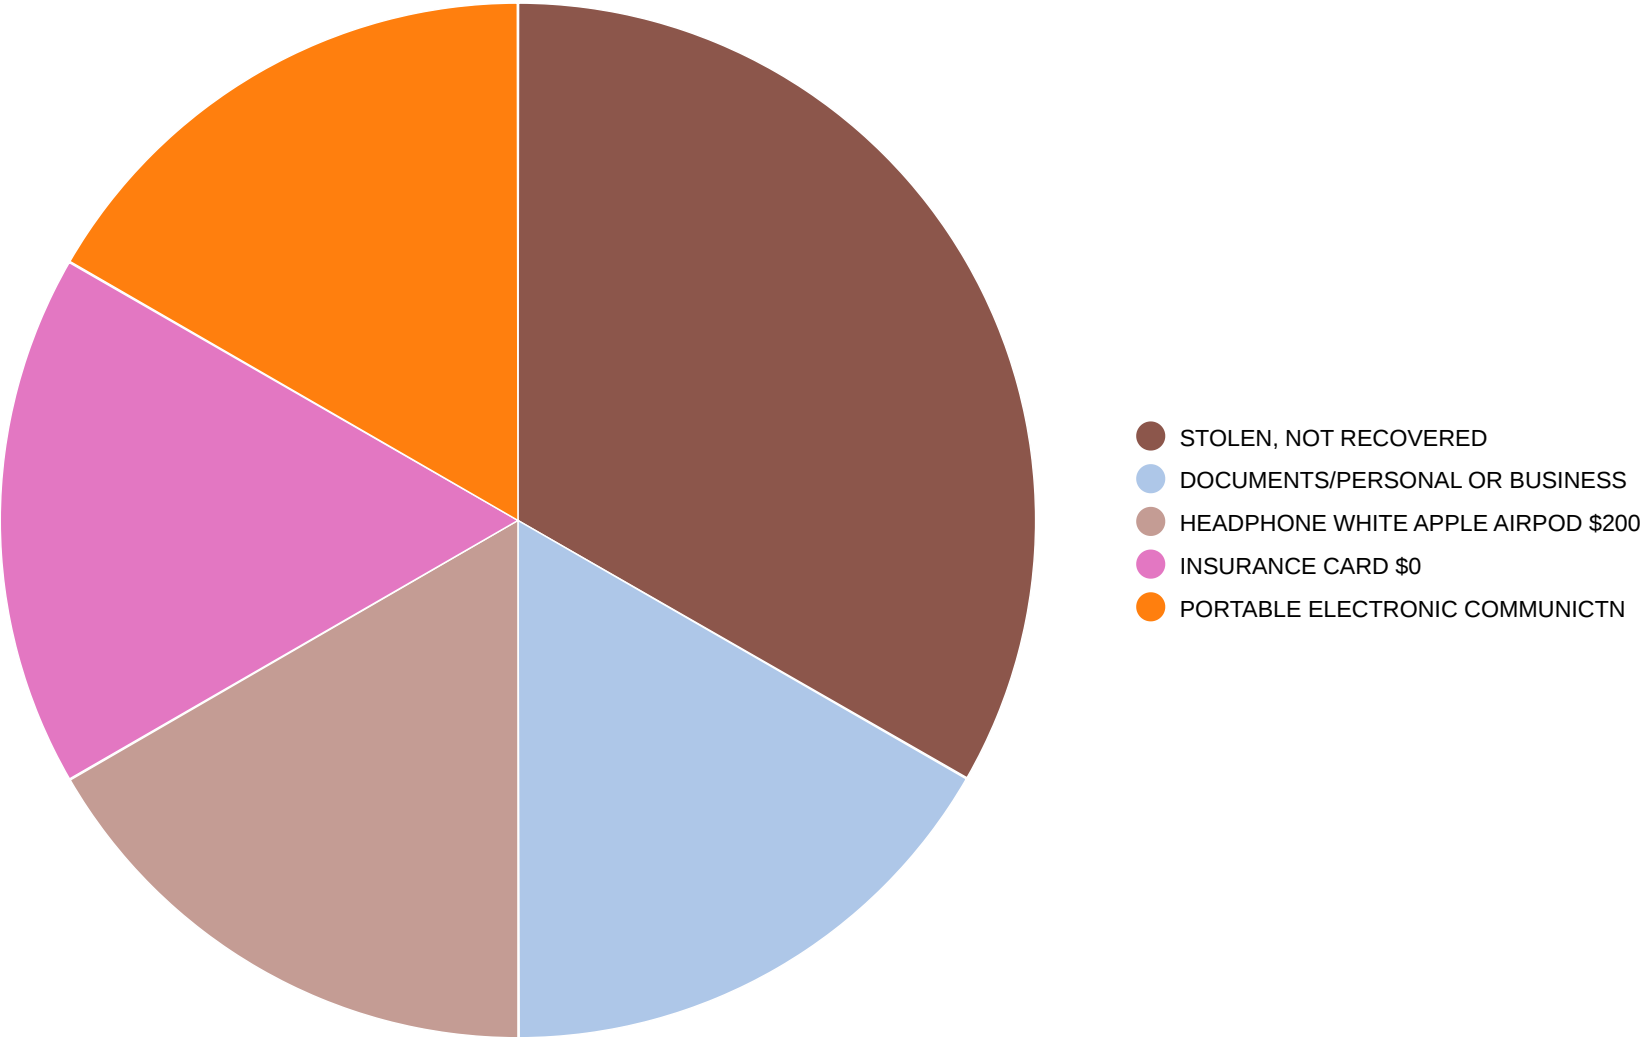

Long Branch Police Department  
May 7, 2023

Crime by Day of Week - First Day : 04/01/2023 - 04/30/2023

Location Type : 04/01/2023 - 04/30/2023

Property Taken (1) : 04/01/2023 - 04/30/2023

Property Taken (1,2,3) : 04/01/2023 - 04/30/2023

Events - Crime Class : 04/01/2023 - 04/30/2023