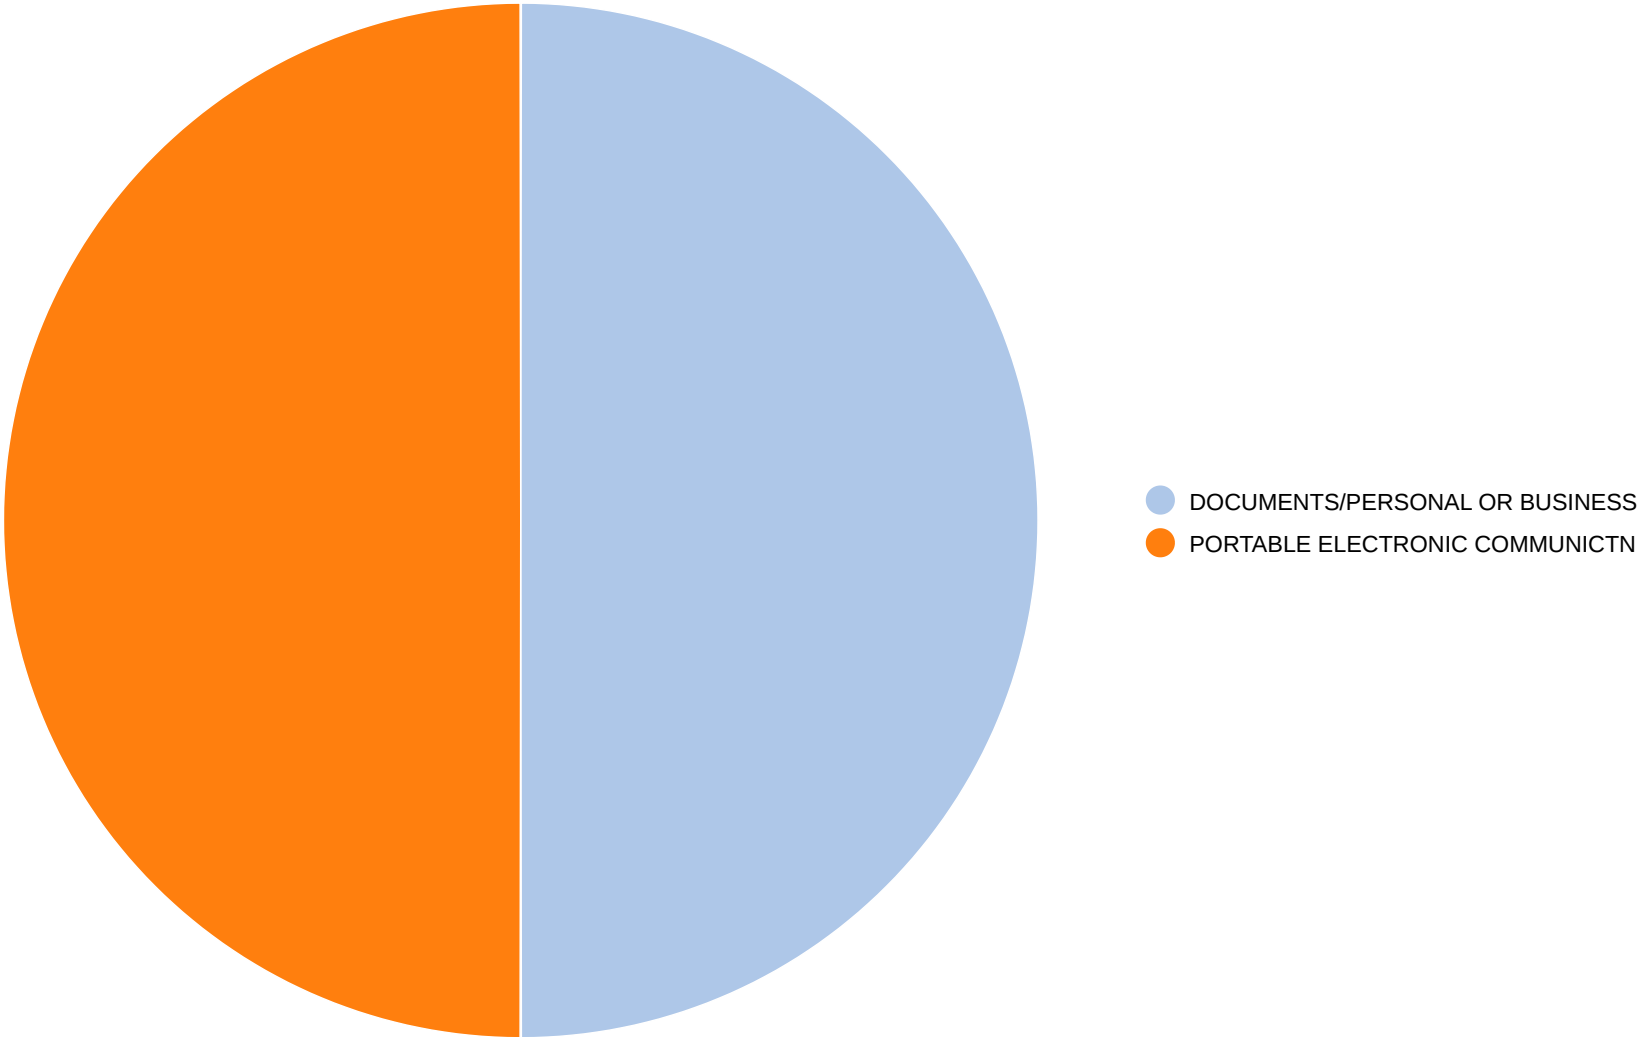

Long Branch Police Department  
May 7, 2023

Crime by Day of Week - First Day : 04/01/2023 - 04/30/2023

Location Type : 04/01/2023 - 04/30/2023

Property Taken (1) : 04/01/2023 - 04/30/2023

Property Taken (1,2,3) : 04/01/2023 - 04/30/2023

Events - Crime Class : 04/01/2023 - 04/30/2023