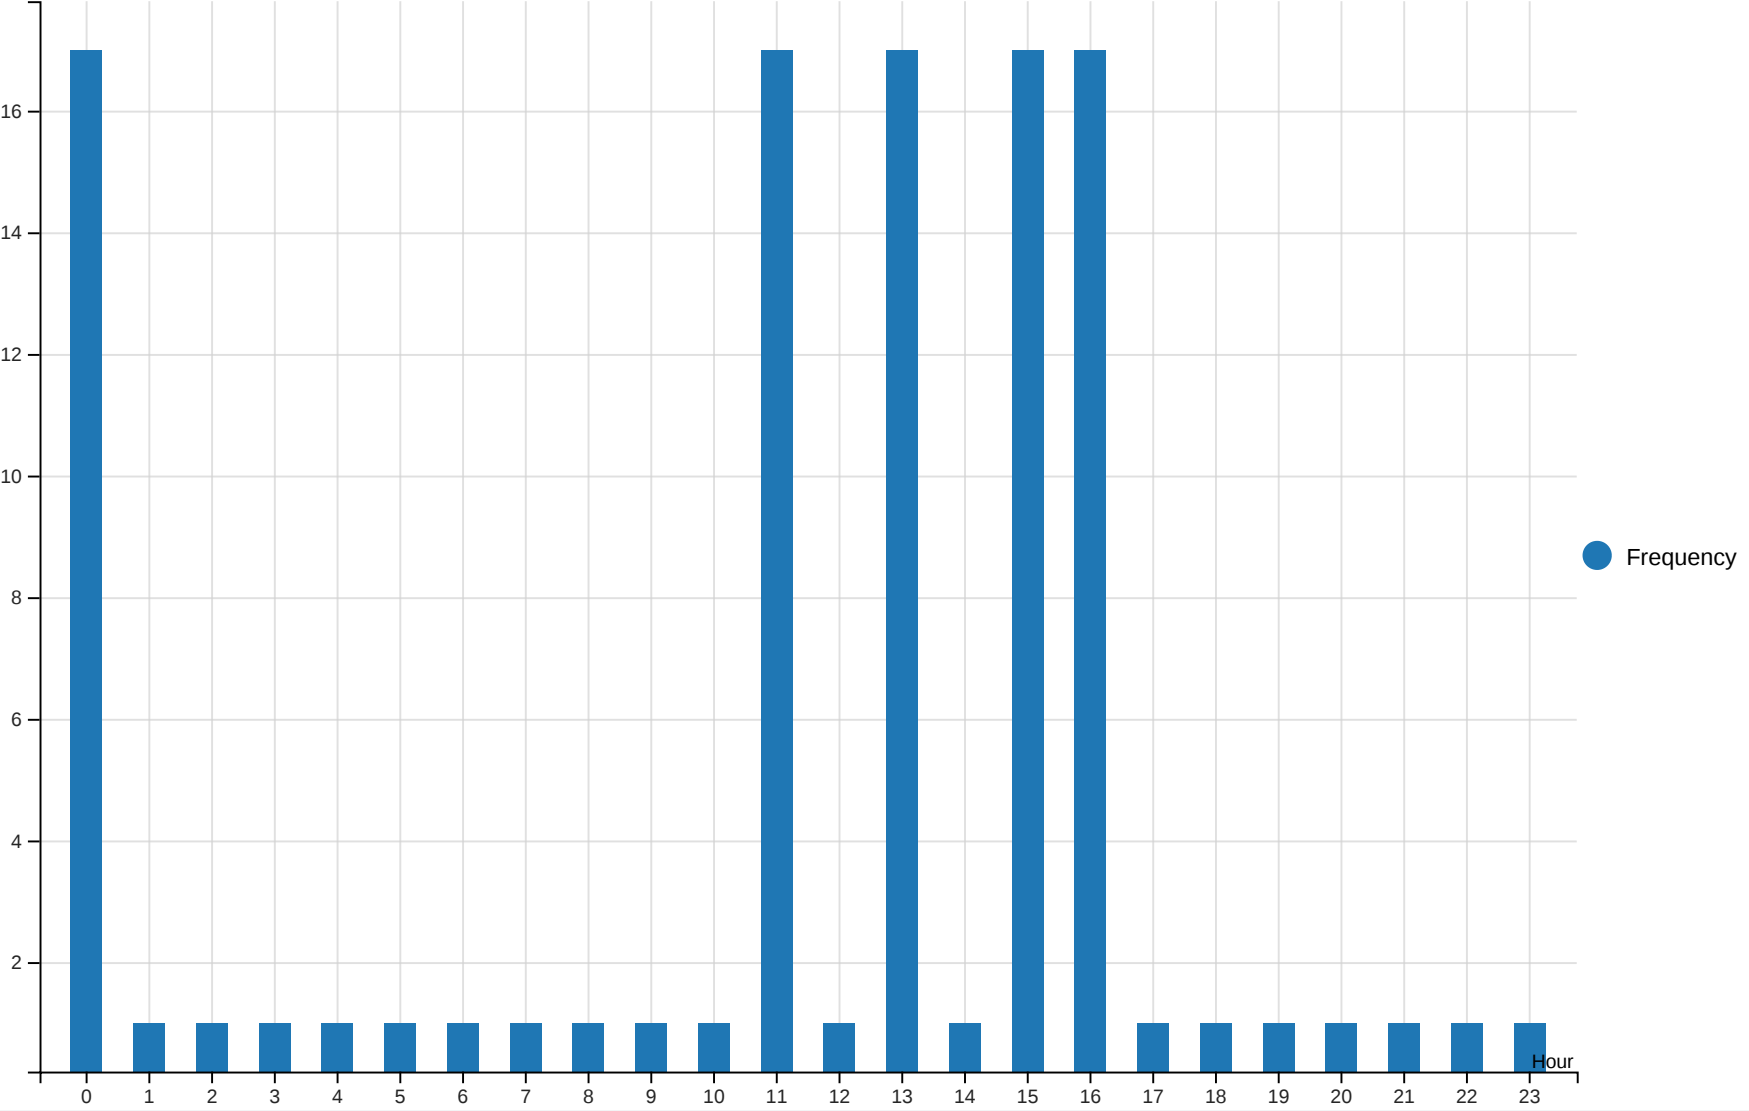

### Burglary - April, 2023

Events - Beats : 04/01/2023 - 04/30/2023

● P254  
● P255

Beat by Crime Class : 04/01/2023 - 04/30/2023

Long Branch Police Department  
May 7, 2023

Crime by Hour (Weighted Method) : 04/01/2023 - 04/30/2023

Long Branch Police Department  
May 7, 2023

Crime by Day of Week - First Day : 04/01/2023 - 04/30/2023

Location Type : 04/01/2023 - 04/30/2023

Property Taken (1) : 04/01/2023 - 04/30/2023

Property Taken (1,2,3) : 04/01/2023 - 04/30/2023

Events - Crime Class : 04/01/2023 - 04/30/2023

# Long Branch Police Department

May 7, 2023

Report Number	Crime	Report Date	Beat	Public Address
23LB08511	BURGLARY, ATTEMPT TO MOTOR VEH	04/02/2023 03:44 PM	P254	1XX OAKWOOD AVE, LONG BRANCH, NJ
23LB08503	BURGLARY, ATTEMPT TO MOTOR VEH	04/02/2023 01:09 PM	P254	6XX CAMPBELL AVE, LONG BRANCH, NJ
23LB09196	BURGLARY, TO MOTOR VEHICLE	04/10/2023 04:50 PM	P254	4XX WESTWOOD AVE, LONG BRANCH, NJ
23LB10671	BURGLARY, RESD, ATT FORCE EN	04/26/2023 12:45 AM	P255	1XX VOZI CT, LONG BRANCH, NJ
23LB09285	BURGLARY, TO MOTOR VEHICLE	04/11/2023 11:34 AM	P255	XX JIM LYNCH DR, LONG BRANCH, NJ